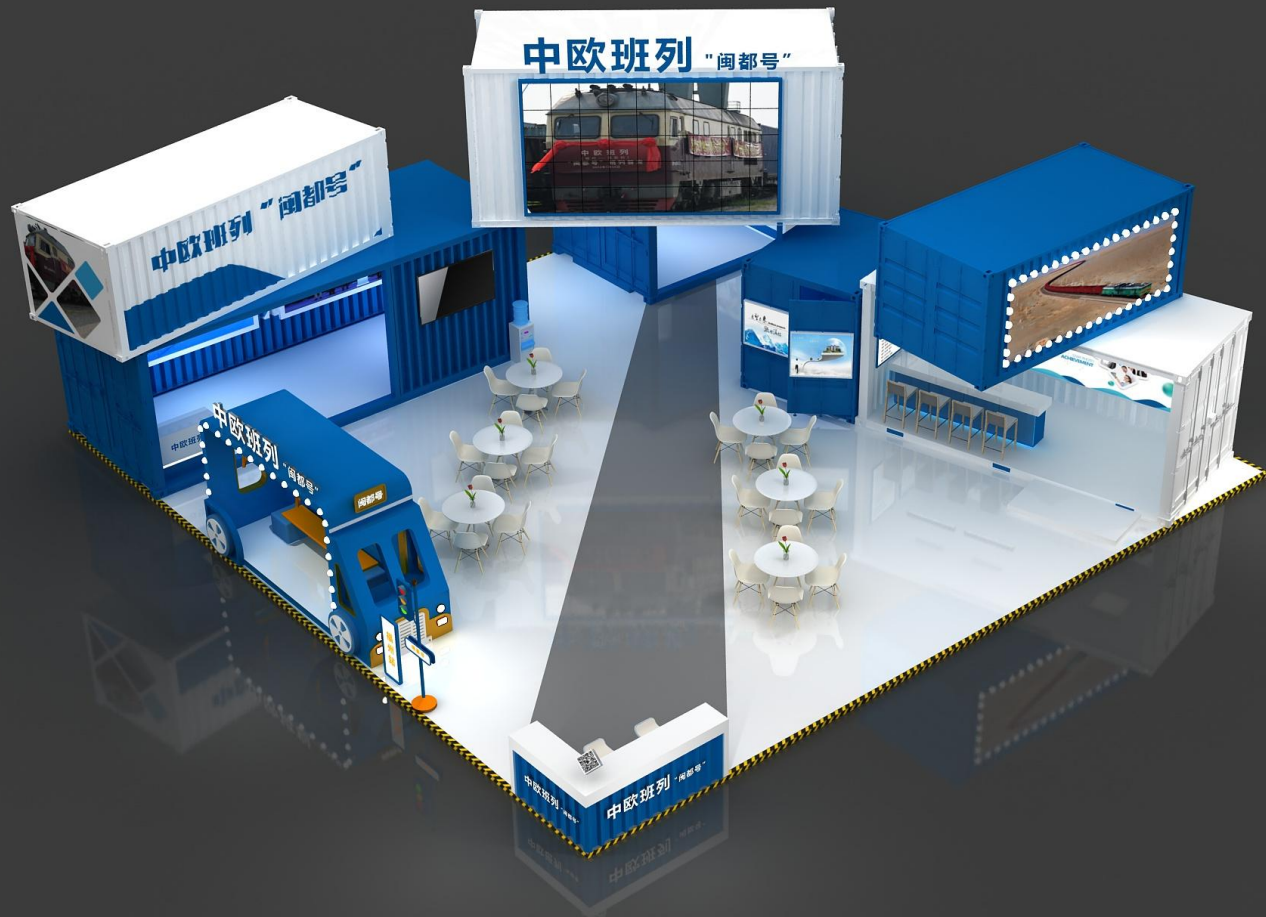

福州国际班列服务有限公司

海 交 会 宣 传 方 案

中国 - 福州 2023年

效果图

效果图

效果图

效果图

效果图

效果图

效果图

效果图

效果图

The image features a hand holding a smartphone in the center. The phone's screen displays the word 'THANKS' in large, white, bold, sans-serif capital letters. Below the phone, the Chinese characters '谢谢观看' (Thank you for watching) are written in a smaller, white, sans-serif font. The background is a composite image: a world map with glowing nodes and dashed lines is overlaid on a photograph of a busy shipping port filled with colorful containers and cranes. The overall color palette is dark blue and grey, with the white text providing high contrast.