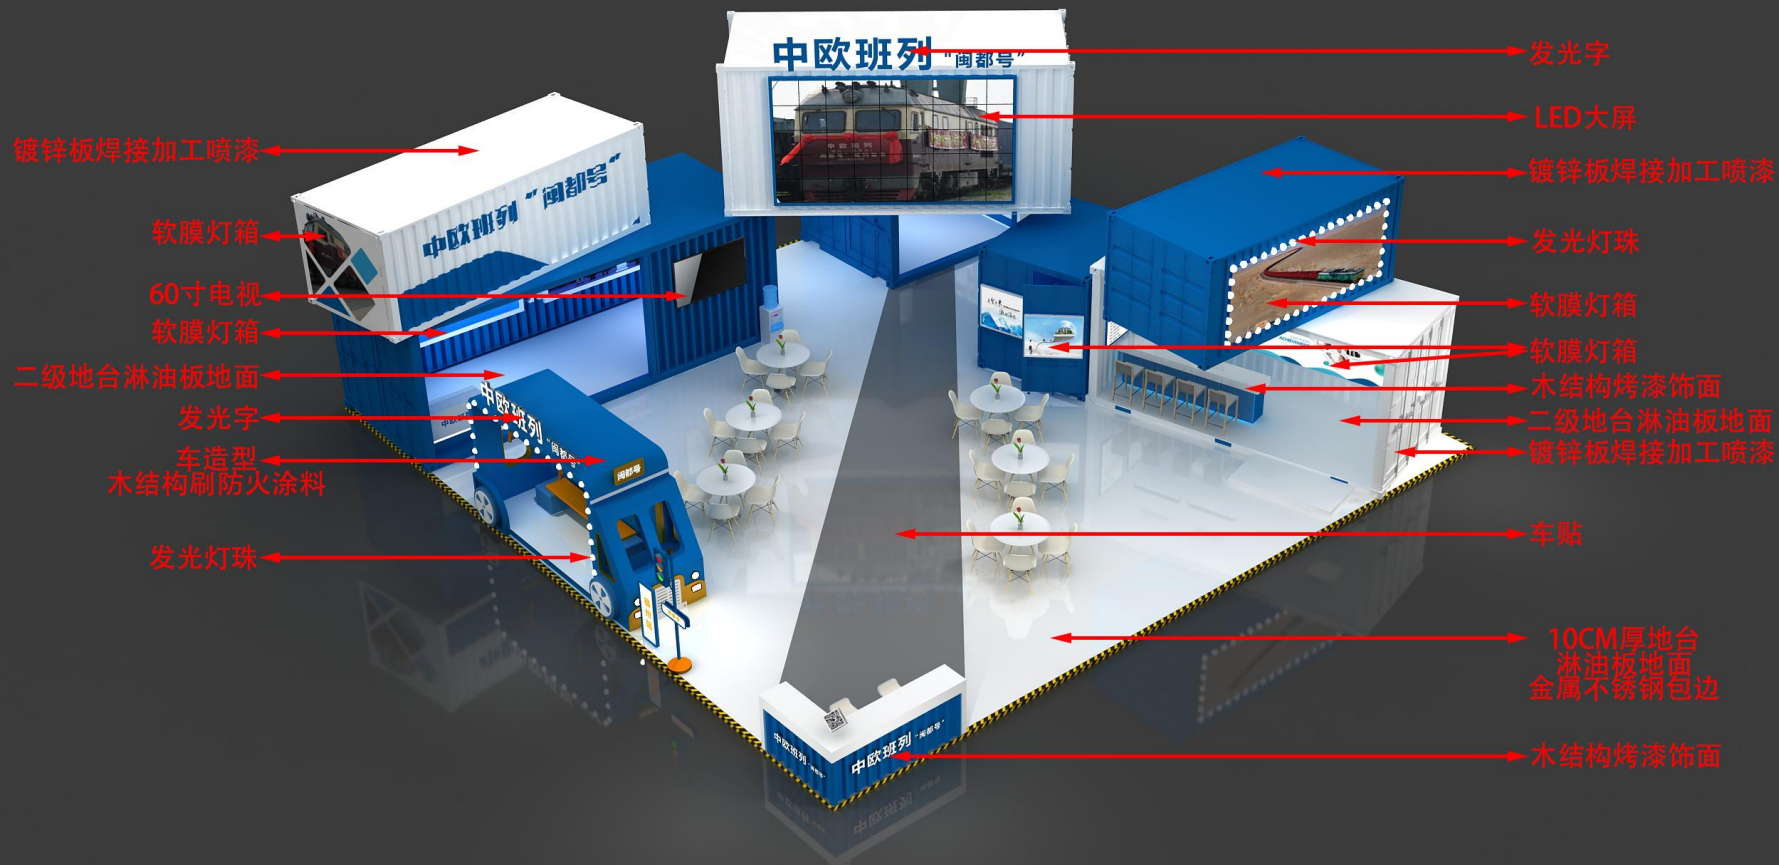

福州国际班列服务有限公司

海 交 会 宣 传 方 案

中国 - 福州 2023年

效果图

效果图

效果图

效果图

效果图

效果图

效果图

效果图

效果图

The image features a hand holding a smartphone in the center. The phone's screen displays the word 'THANKS' in large, white, bold, sans-serif capital letters. Below the phone, the Chinese characters '谢谢观看' (Thank you for watching) are written in a smaller, white, sans-serif font. The background is a composite image: a world map with glowing nodes and dashed lines is overlaid on a photograph of a busy shipping port filled with colorful containers and cranes. The overall color palette is dark blue and grey, with the white text providing high contrast.