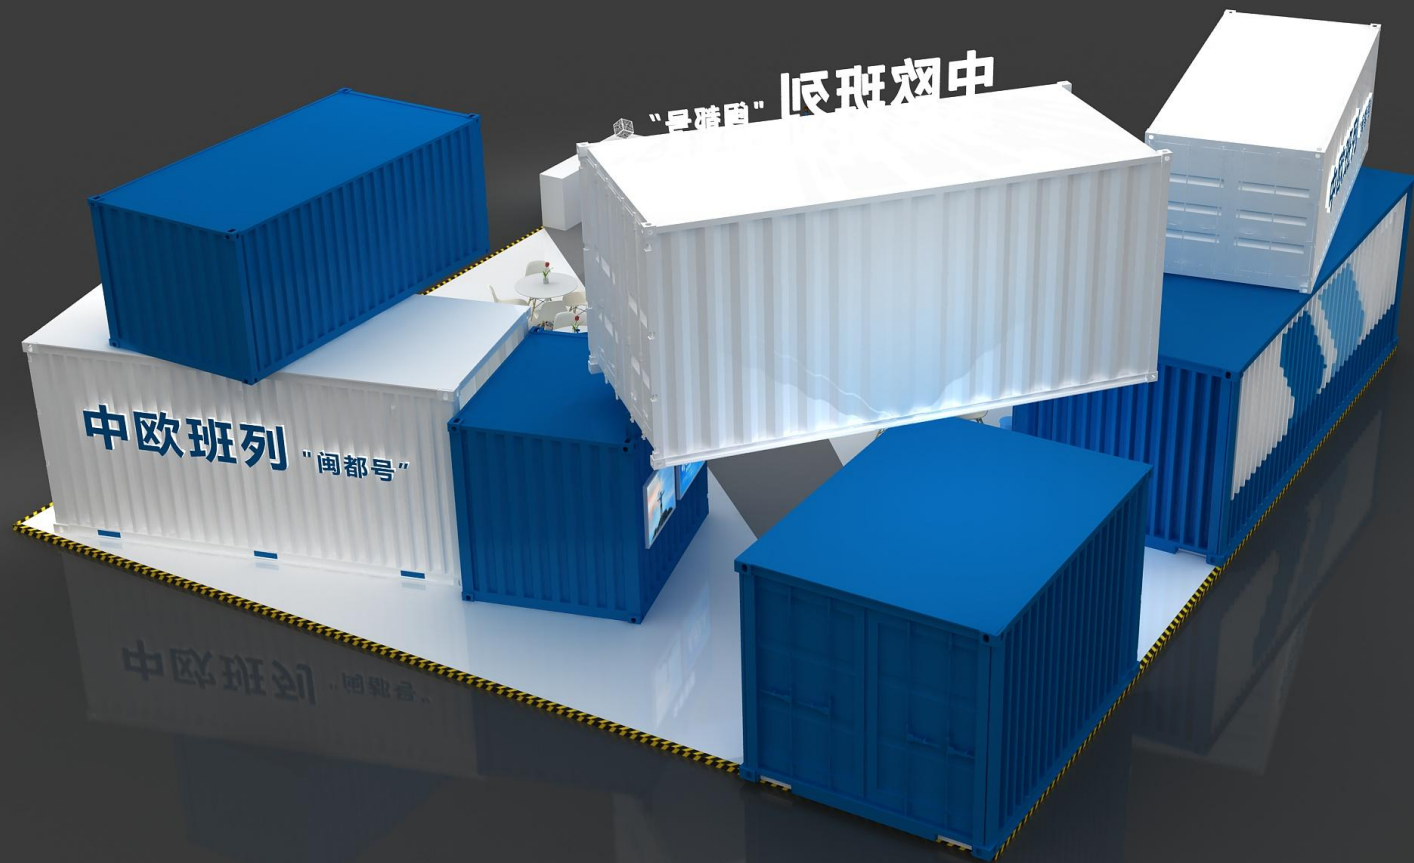

福州国际班列服务有限公司

海 交 会 宣 传 方 案

中国 - 福州 2023年

效果图

效果图

效果图

效果图

效果图

效果图

效果图

效果图

效果图

The image features a hand holding a smartphone in the center. The phone's screen displays the word 'THANKS' in large, white, bold, sans-serif capital letters. Below the phone, the Chinese characters '谢谢观看' (Thank you for watching) are written in a smaller, white, sans-serif font. The background is a composite image: a world map with glowing nodes and dashed lines is overlaid on a photograph of a busy shipping port filled with colorful containers and cranes. The overall color palette is dark blue and grey, with the white text providing high contrast.