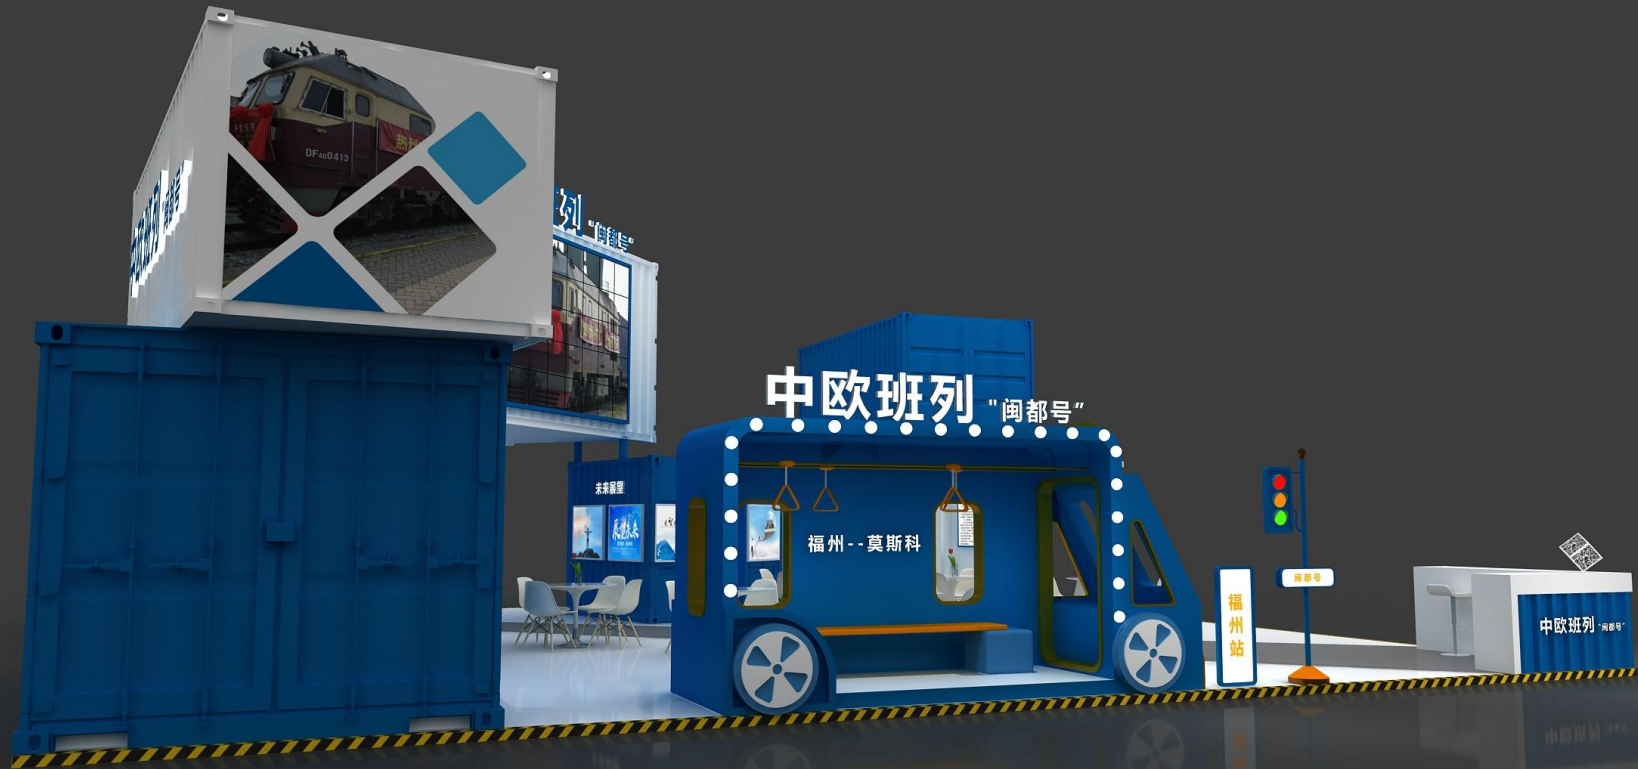

福州国际班列服务有限公司

海 交 会 宣 传 方 案

中国 - 福州 2023年

效果图

效果图

效果图

效果图

效果图

效果图

效果图

效果图

效果图

The image features a hand holding a smartphone in the center. The phone's screen displays the word 'THANKS' in large, white, bold, sans-serif capital letters. Below the phone, the Chinese characters '谢谢观看' (Thank you for watching) are written in a smaller, white, sans-serif font. The background is a composite image: a world map with glowing nodes and dashed lines is overlaid on a photograph of a busy shipping port filled with colorful containers and cranes. The overall color palette is dark blue and grey, with the white text providing high contrast.